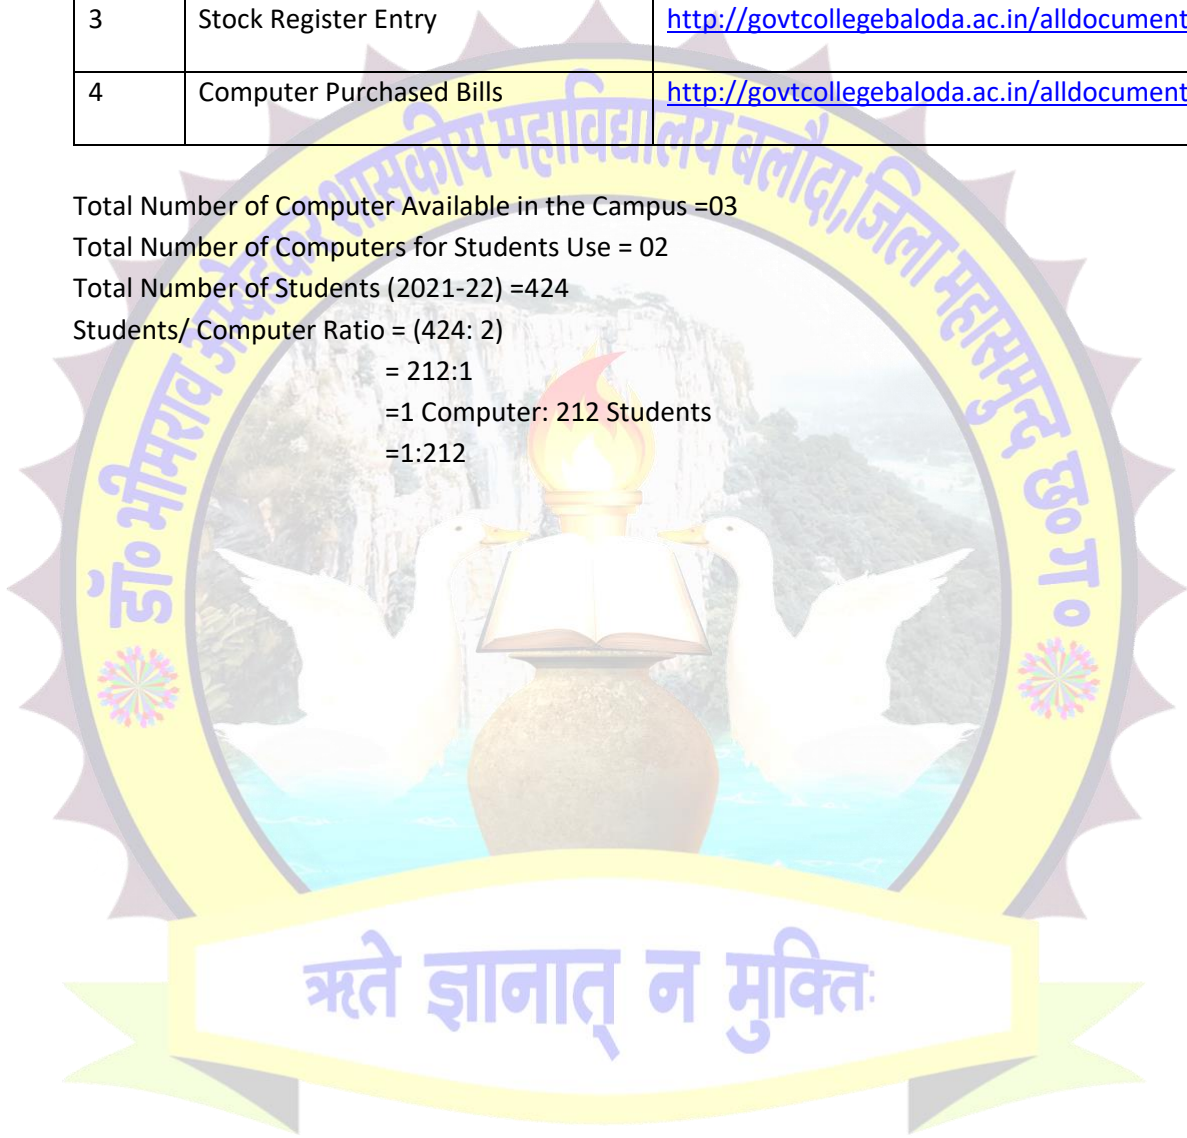

OFFICE OF THE PRINCIPAL
DR. BHIMRAO AMBEDKAR GOVT. COLLEGE BALODA
DIST. - MAHASMUND (C.G.)

Website- www.govtcollegebaloda.ac.in

Email- govtcollegebaloda2012@gmail.com

4.3.2 Student - Computer ratio (Data for the latest completed academic year)

Sl. No.	Supporting Document	Reference Link
1	student Strngth (2021-22)	http://govtcollegebaloda.ac.in/alldocuments/84.pdf
2	List of the Computer in the Campus	http://govtcollegebaloda.ac.in/alldocuments/85.pdf
3	Stock Register Entry	http://govtcollegebaloda.ac.in/alldocuments/86.pdf
4	Computer Purchased Bills	http://govtcollegebaloda.ac.in/alldocuments/83.pdf

Total Number of Computer Available in the Campus =03

Total Number of Computers for Students Use = 02

Total Number of Students (2021-22) =424

Students/ Computer Ratio = (424: 2)

= 212:1

=1 Computer: 212 Students

=1:212